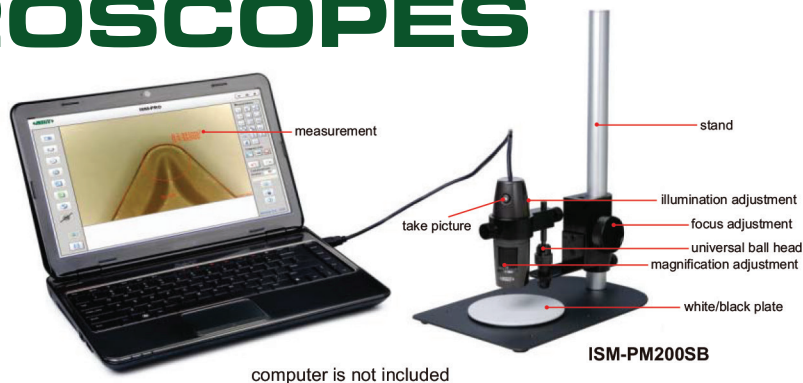

DIGITAL MICROSCOPES

- ▶ Can take pictures and videos
- ▶ Supplied with software

| Magnification | Item# | Price | Type | Focus Support | Calibration Rule | Pixel | Illumination | Power Supply |
|---------------|-------------|-----------------|----------------------|---------------|-------------------------|----------------------------|-------------------------|--|
| 10X ~ 200X | ISM-PM200SB | \$401.70 | short focus distance | included | graduation 0.1 and 1 mm | 2M (resolution: 1600x1200) | built-in adjustable LED | USB 2.0 cable (voltage required: 5±0.1V) |
| 450X ~ 600X | ISM-PM600SB | \$521.00 | short focus distance | not included | graduation 0.1 mm | | | |
| 35X ~ 160X | ISM-PM160LA | \$544.30 | long focus distance | not included | graduation 0.1 and 1 mm | | | |

| ISM-PM200SB | | | |
|---------------|----------------|--------------|----------|
| Magnification | Focus Distance | View Field | Accuracy |
| 50X | 0.83" | 0.32 x 0.25" | 1.2 mil |
| 100X | 0.51" | 0.15 x 0.12" | 0.6 mil |
| 150X | 0.63" | 0.10 x 0.08" | 0.4 mil |
| 200X | 0.75" | 0.07 x 0.06" | 0.3 mil |

WI-FI DIGITAL MEASURING MICROSCOPE

- ▶ Maximum working distance is 200" under wifi mode
- ▶ Can take pictures and videos
- ▶ Supplied with software

| Magnification | Item# | Price | Pixel | Illumination | Power Supply |
|---------------|-----------|-----------------|------------------------------|-------------------------|-------------------------------|
| 10X ~ 200X | ISM-WF200 | \$368.20 | 1.3M (resolution: 1280x1024) | built-in adjustable LED | built-in rechargeable battery |