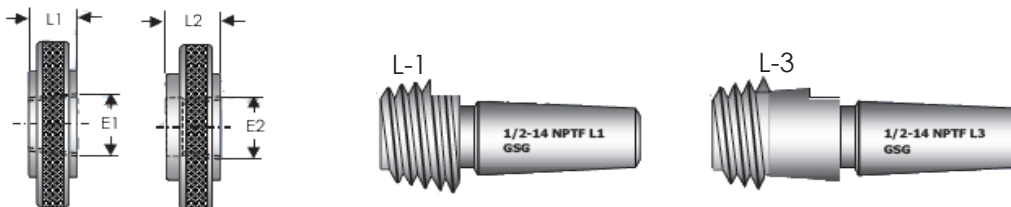

Size	L-1 Ring Gage		L-2 Ring Gage		Plain Taper Ring 6 Step		L-1 Plug Gage		L-3 Plug Gage		Plain Taper Plug 6 Step		Handle		
	EDP #	Price	EDP #	Price	EDP #	Price	EDP #	Price	EDP #	Price	EDP #	Price	EDP #	#	Price
1/16 - 27	PRL100017	$189.00	PRL200001	$264.00	PR6000001	$321.00	PPL100003	$118.00	PPL300002	$124.00	PP6000002	$202.00	HDL000004	1	$10.00
1/8 - 27	PRL100018	$164.00	PRL200002	$246.00	PR6000002	$321.00	PPL100006	$95.00	PPL300004	$100.00	PP6000004	$202.00	HDL000009	2	$10.00
1/4 - 18	PRL100019	$158.00	PRL200003	$264.00	PR6000003	$321.00	PPL100009	$99.00	PPL300006	$104.00	PP6000006	$202.00	HDL000014	3	$10.00
3/8 - 18	PRL100020	$154.00	PRL200004	$258.00	PR6000004	$321.00	PPL100012	$118.00	PPL300008	$126.00	PP6000008	$202.00	HDL000014	3	$10.00
1/2 - 14	PRL100021	$173.00	PRL200005	$268.00	PR6000005	$321.00	PPL100015	$136.00	PPL300010	$140.00	PP6000010	$202.00	HDL000019	4	$11.00
3/4 - 14	PRL100022	$190.00	PRL200006	$297.00	PR6000006	$359.00	PPL100018	$149.00	PPL300012	$158.00	PP6000012	$215.00	HDL000019	4	$11.00
1 - 11 1/2	PRL100023	$223.00	PRL200007	$324.00	PR6000007	$359.00	PPL100021	$165.00	PPL300014	$174.00	PP6000014	$232.00	HDL000024	5	$12.00
1 1/4 - 11 1/2	PRL100024	$237.00	PRL200008	$351.00	PR6000008	$392.00	PPL100024	$185.00	PPL300016	$185.00	PP6000016	$247.00	HDL000024	5	$12.00
1 1/2 - 11 1/2	PRL100025	$285.00	PRL200009	$385.00	PR6000009	$451.00	PPL100027	$210.00	PPL300018	$210.00	PP6000018	$271.00	HDL000024	5	$12.00
2 - 11 1/2	PRL100026	$403.00	PRL200010	$445.00	PR6000010	$502.00	PPL100030	$250.00	PPL300020	$250.00	PP6000020	$376.00	HDL000024	5	$12.00
2 1/2 - 8	PRL100027	$438.00	PRL200011	$533.00	PR6000011	$594.00	PPL100033	$393.00	PPL300022	$393.00	PP6000022	$576.00	HDL000027	6 SE	$16.00
3 - 8	PRL100028	$498.00	PRL200012	$630.00	PR6000012	$731.00	PPL100036	$445.00	PPL300024	$445.00	PP6000024	$624.00	HDL000027	6 SE	$16.00