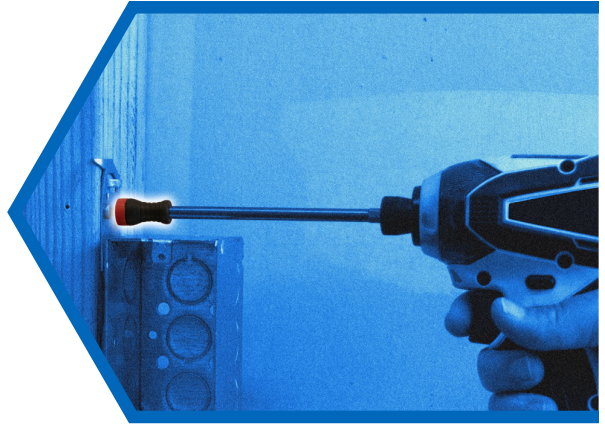

## PRODUCT FEATURES:

- The Vega color-coded magnetic bit collars come with four diameters to fit different bit tip sizes.
- Ideal for power bits 2-3/4" and longer
- Industrial strength magnets hold screws tightly to the bit reducing screw drops and saving time
- Simple to put on and take off of driver bits for repeated use
- Aids in driving screws straight, helping to prevent cross-threading and stripped screws