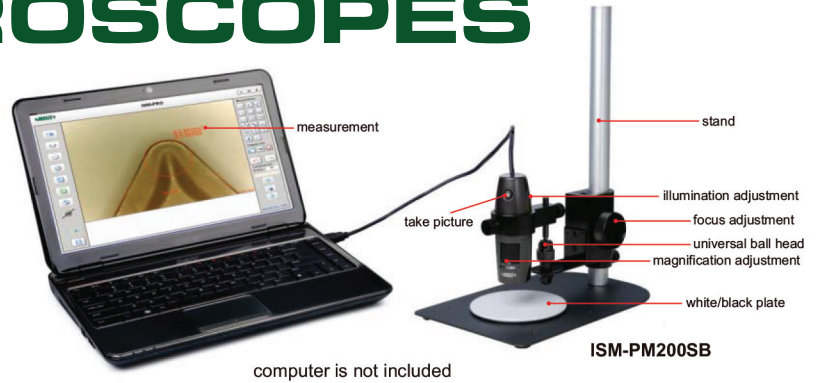

DIGITAL MICROSCOPES

- ▶ Can take pictures and videos
- ▶ Supplied with software

Magnification	Item#	Price	Type	Focus Support	Calibration Rule	Pixel	Illumination	Power Supply
10X ~ 200X	ISM-PM200SB	\$423.00	short focus distance	included	graduation 0.1 and 1 mm	2M	built-in adjustable LED	USB 2.0 cable (voltage required:)
450X ~ 600X	ISM-PM600SB	\$504.00	short focus distance	not included	graduation 0.1 mm	(resolution: 1600x1200)		

ISM-PM160LA			
Magnification	Focus Distance	View Field	Accuracy
50X	2.44"	0.32 x 0.25"	1.2 mil
100X	1.77"	0.15 x 0.12"	0.6 mil
160X	1.97"	0.09 x 0.07"	0.4 mil

WI-FI DIGITAL MEASURING MICROSCOPE

- ▶ Maximum working distance is 200" under wifi mode
- ▶ Can take pictures and videos
- ▶ Supplied with software

Magnification	Item#	Price	Pixel	Illumination	Power Supply
10X ~ 200X	ISM-WF200	\$423.00	1.3M (resolution: 1280x1024)	built-in adjustable LED	built-in rechargeable battery

ISM-WF200			
Magnification	Focus Distance	View Field	Accuracy
50X	0.83"	0.32 x 0.25"	1.2 mil
100X	0.51"	0.15 x 0.12"	0.6 mil
150X	0.63"	0.10 x 0.08"	0.4 mil
200X	0.75"	0.07 x 0.06"	0.3 mil